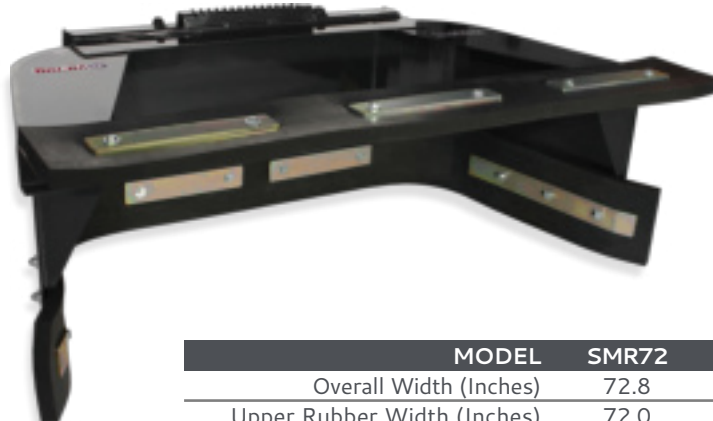

FEED PUSHER

- > Five width adjustments keeps feed away from tires.
- > Eight angle adjustments keeps feed moving efficiently.
- > 1 1/2" x 10" reversible, replaceable rubber edge allows 6" of total wear.

MODEL	FPV				
Overall Width, Straight (Inches)	96.0				
Overall Height (Inches)	20.0				
Width Adjustment Position	1	2	3	4	5
Angle: Min / Max (Degrees)	38.4 / 58.2	40.9 / 61.6	43.0 / 65.0	44.6 / 68.3	45.6 / 71.7
Push Width: Min / Max (Inches)	50.5 / 75.2	45.6 / 72.5	40.5 / 70.2	35.4 / 68.3	30.1 / 67.2
Discharge Distance: Min / Max (Inches) (Measured from Center Line of Loader)	48.7 / 49.5	51.3 / 53.9	53.3 / 58.1	54.6 / 62.1	55.3 / 66.0
Approximate Weight (Pounds)	520				

RUBBER MANURE SCRAPER

72" · 84" · 96"

- > Deep-angled design and one-piece lower rubber eliminates spillage.
- > 1 1/2" x 10" reversible, replaceable rubber edges allow 6" of total wear.
- > Upper pull back cleans material in tight spaces.
- > Has been effectively used as a snow pusher for small skid steer loaders and compact tractors.

MODEL	SMR72	SMR84	SMR96
Overall Width (Inches)	72.8	84.8	96.8
Upper Rubber Width (Inches)	72.0	84.0	96.0
Overall Height (Inches)	25.0		
Depth, Overall / Inner (Inches)	52.2 / 35.3		
Approximate Weight (Pounds)	670	725	785